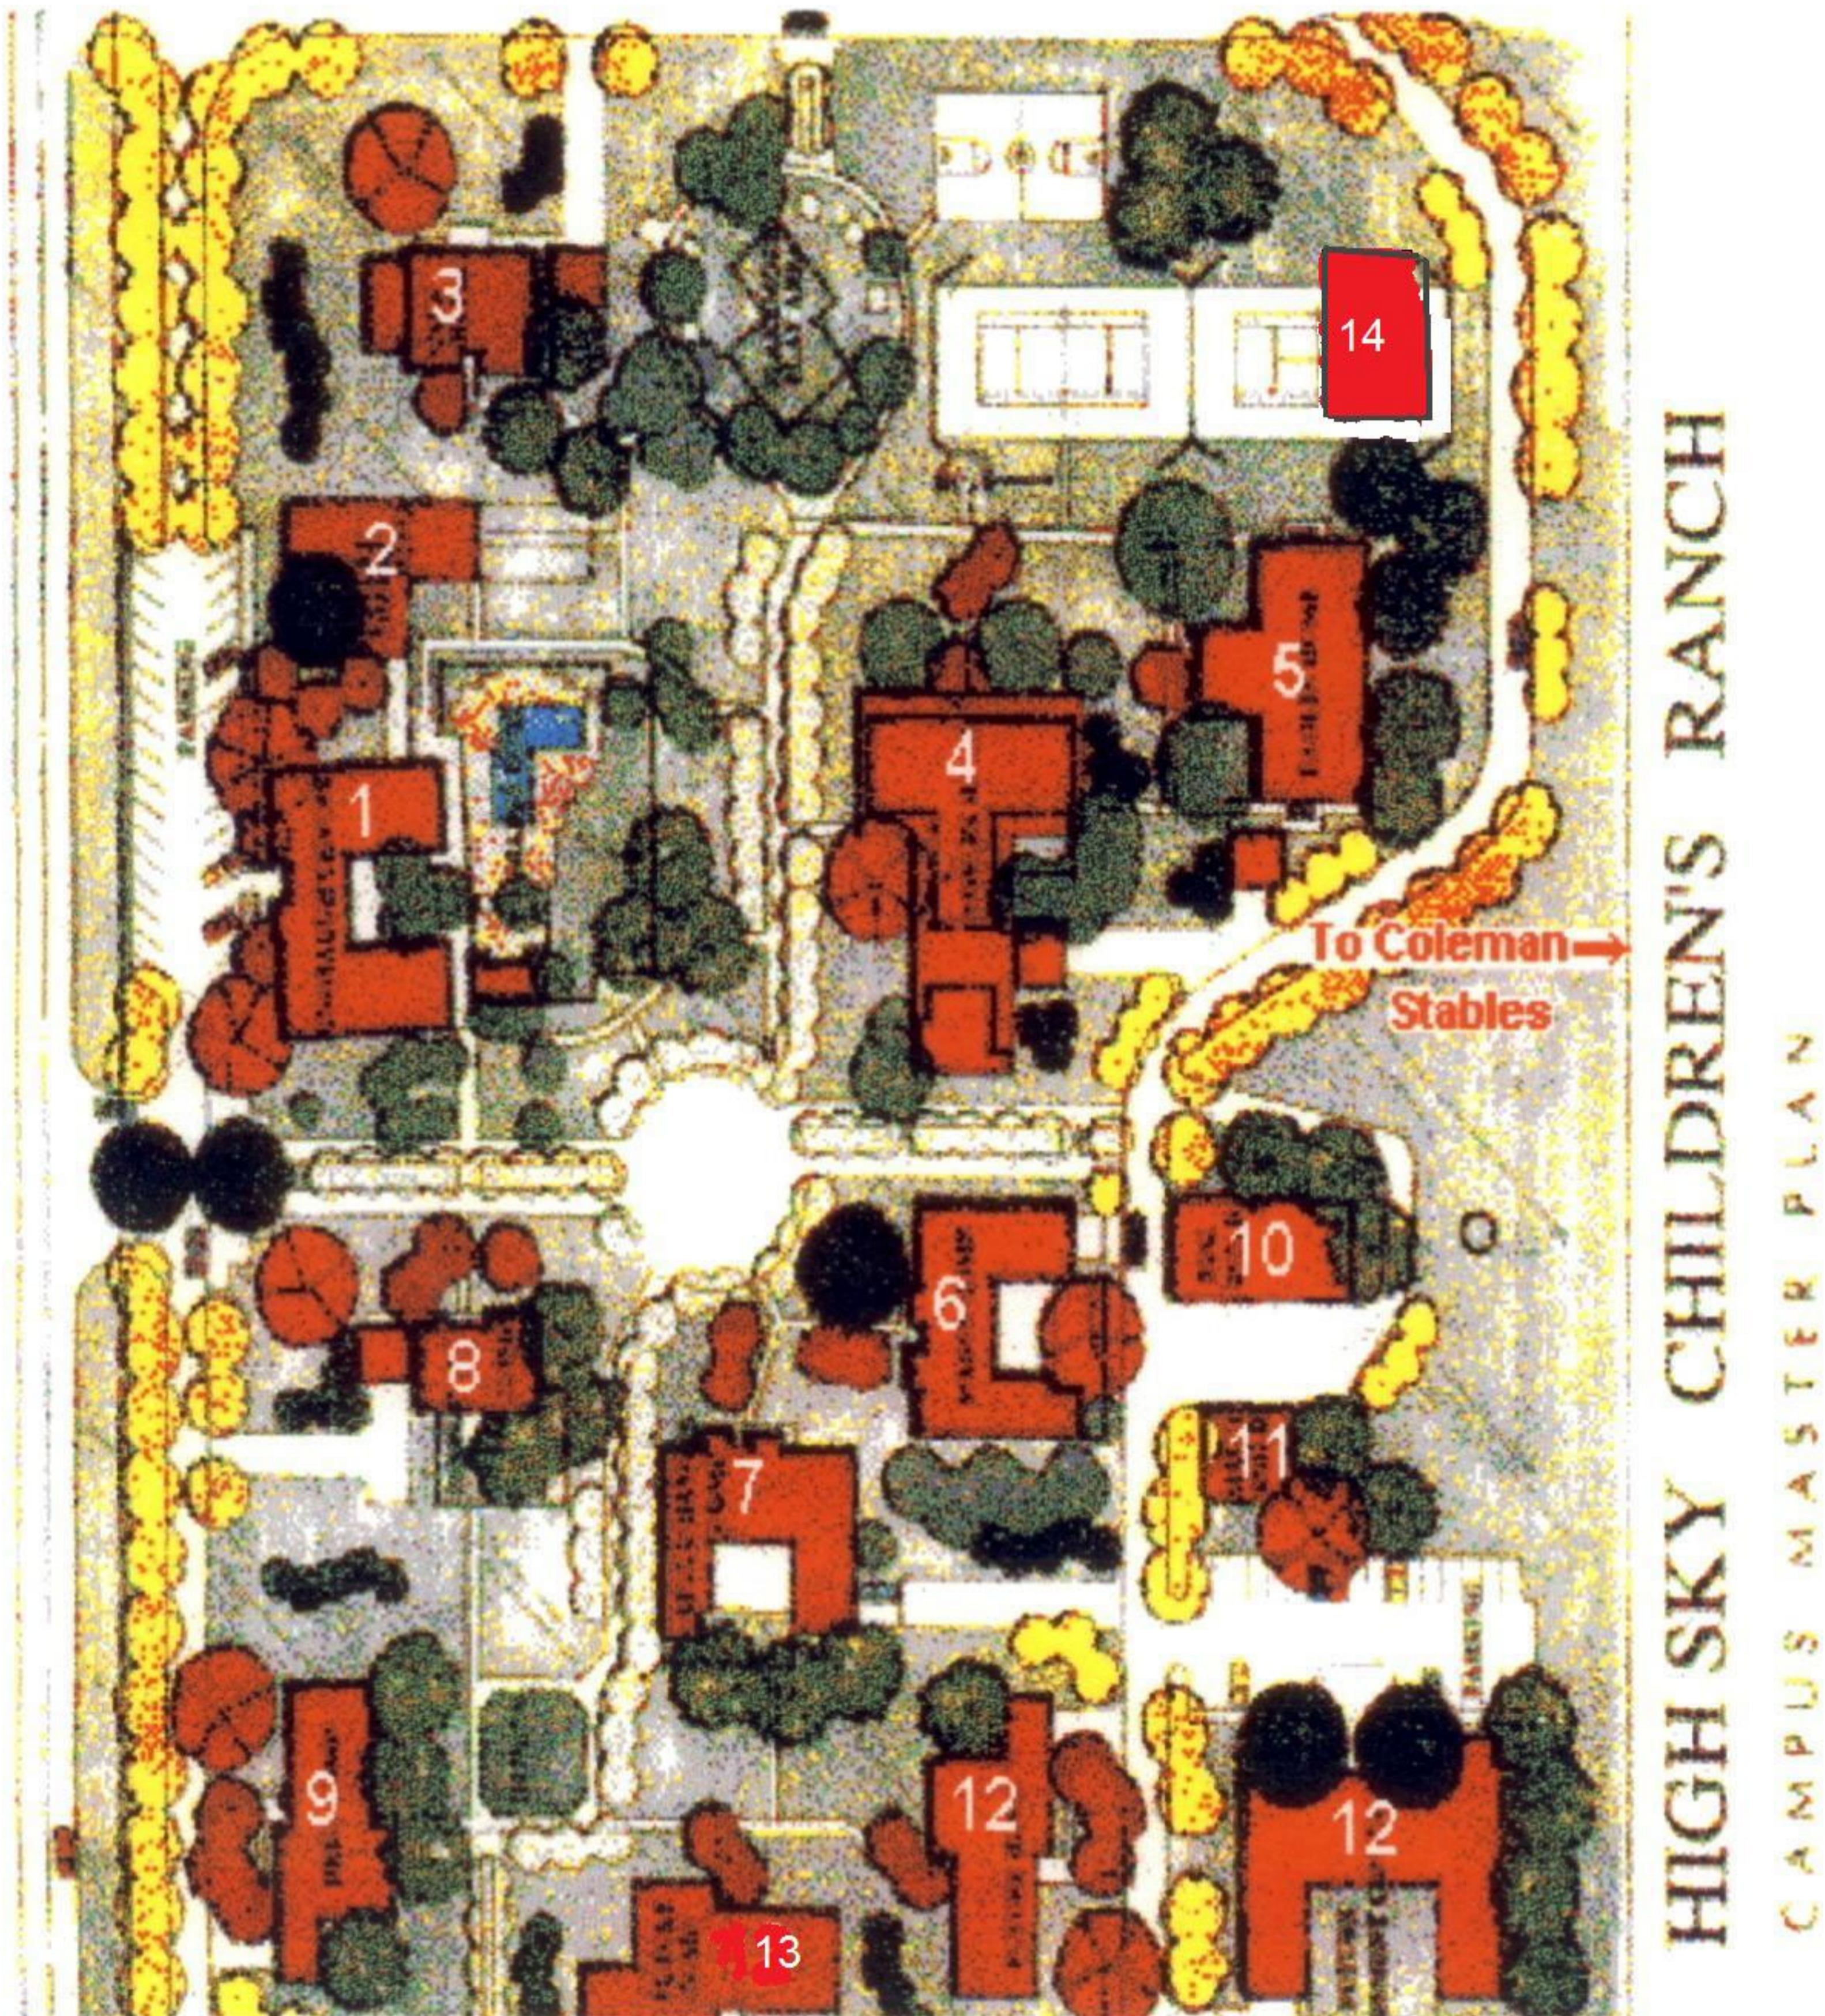

High Sky Children's Ranch

CAMPUS MAP

LEGEND

- | | |
|------------------------|------------------------------------|
| 1. Trobaugh Library | 7. Abell-Hanger Home |
| 2. Noel Therapy Center | 8. Director's Home |
| 3. Casa Home | 9. Herd Home |
| 4. Nobles Home | 10. Recreation Building |
| 5. Eagles Home | 11. Maintenance |
| 6. Mabee Home | 12. Future Development |
| | 13. Jackie Carter Home |
| | 14. Patrick S. Gerald Sports Court |